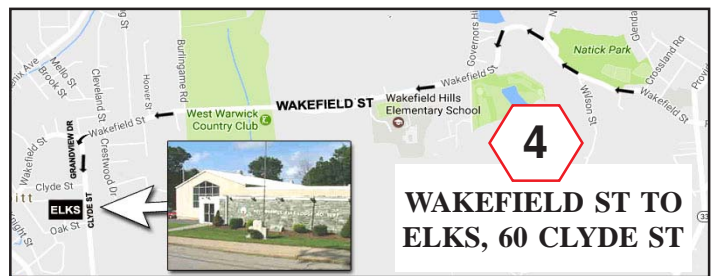

(map 4) Go 1.8 miles, then turn left onto Grandview Dr. Grandview Dr (.13 mi) becomes Clyde St. Elks is (.07 mi) on right.

FROM WESTERLY AND POINTS SOUTH:

(map 2) I-95 North to exit 11 (left lane) onto I-295 North, then take Exit 1 from 295N onto East Ave (RI-113W).

(map 3) Straight across onto East Ave, then slight right to River St. to next light. Straight across onto Wakefield St.

(map 4) Go 1.8 miles, then turn left onto Grandview Dr. Grandview Dr (.13 mi) becomes Clyde St. Elks is (.07 mi) on right.

FROM NARRAGANSETT AND SOUTH COUNTY:

Route 1 North to Route 4 North. Merge onto I-95 North.

(map 2) I-95 North to exit 11 (left lane) onto I-295 North, then take Exit 1 from 295N onto East Ave (RI-113W).