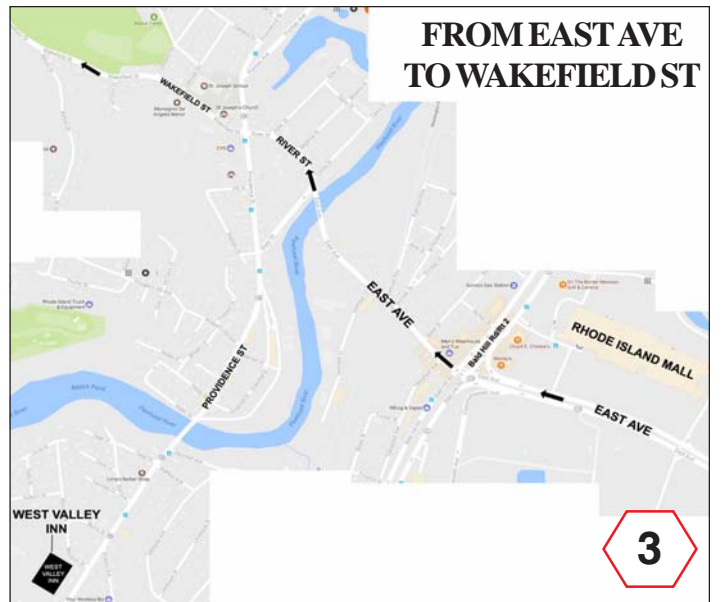

(map 4) Go 1.8 miles, then turn left onto Grandview Dr. Grandview Dr (.13 mi) becomes Clyde St. Elks is (.07 mi) on right.

FROM WESTERLY AND POINTS SOUTH:

(map 2) I-95 North to exit 11 (left lane) onto I-295 North, then take Exit 1 from 295N onto East Ave (RI-113W).

(map 3) Straight across onto East Ave, then slight right to River St. to next light. Straight across onto Wakefield St.

(map 4) Go 1.8 miles, then turn left onto Grandview Dr. Grandview Dr (.13 mi) becomes Clyde St. Elks is (.07 mi) on right.

FROM NARRAGANSETT AND SOUTH COUNTY:

Route 1 North to Route 4 North. Merge onto I-95 North.

(map 2) I-95 North to exit 11 (left lane) onto I-295 North, then take Exit 1 from 295N onto East Ave (RI-113W).