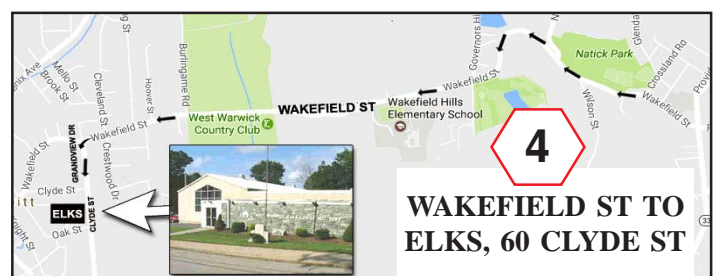

# Directions to West Warwick Elks

**60 Clyde St., West Warwick, RI  
401-821-9807**

## FROM PROVIDENCE AND POINTS NORTH:

(map 1) I-95 South to exit 12B (RI-113W/East Ave). Pass R.I. Mall to light at Rt 2.

(map 3) Straight across onto East Ave, then slight right to River St. to next light. Straight across onto Wakefield St. (map 4) Go 1.8 miles, then turn left onto Grandview Dr. Grandview Dr (.13 mi) becomes Clyde St. Elks is (.07 mi) on right.

## FROM WESTERLY AND POINTS SOUTH:

(map 2) I-95 North to exit 11 (left lane) onto I-295 North, then take Exit 1 from 295N onto East Ave (RI-113W).

(map 3) Straight across onto East Ave, then slight right to River St. to next light. Straight across onto Wakefield St. (map 4) Go 1.8 miles, then turn left onto Grandview Dr. Grandview Dr (.13 mi) becomes Clyde St. Elks is (.07 mi) on right.

## FROM NARRAGANSETT AND SOUTH COUNTY:

Route 1 North to Route 4 North. Merge onto I-95 North. (map 2) I-95 North to exit 11 (left lane) onto I-295 North, then take Exit 1 from 295N onto East Ave (RI-113W). (map 3) Straight across onto East Ave, then slight right to River St. to next light. Straight across onto Wakefield St. (map 4) Go 1.8 miles, then turn left onto Grandview Dr. Grandview Dr (.13 mi) becomes Clyde St. Elks is (.07 mi) on right.