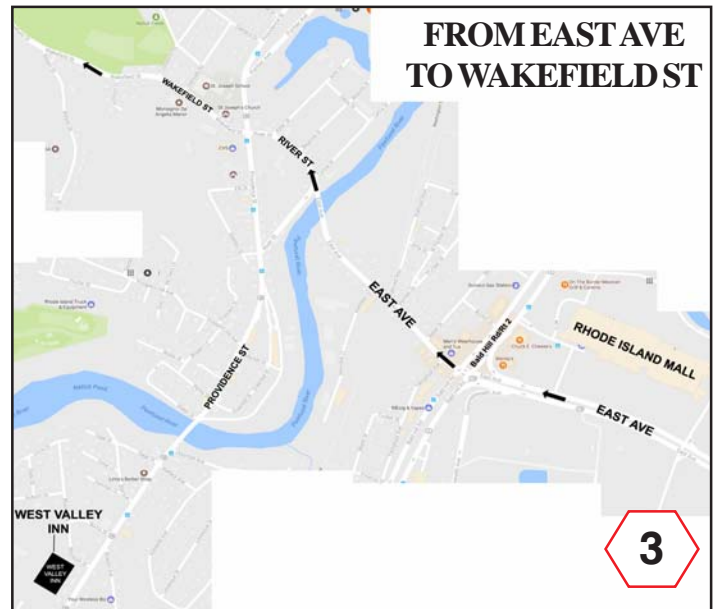

## FROM PROVIDENCE AND POINTS NORTH:

(map 1) I-95 South to exit 12B (RI-113W/East Ave). Pass R.I. Mall to light at Rt 2.

(map 3) Straight across onto East Ave, then slight right to River St. to next light. Straight across onto Wakefield St. (map 4) Go 1.8 miles, then turn left onto Grandview Dr. Grandview Dr (.13 mi) becomes Clyde St. Elks is (.07 mi) on right.

## FROM WESTERLY AND POINTS SOUTH:

(map 2) I-95 North to exit 11 (left lane) onto I-295 North, then take Exit 1 from 295N onto East Ave (RI-113W).

(map 3) Straight across onto East Ave, then slight right to River St. to next light. Straight across onto Wakefield St. (map 4) Go 1.8 miles, then turn left onto Grandview Dr. Grandview Dr (.13 mi) becomes Clyde St. Elks is (.07 mi) on right.

## FROM NARRAGANSETT AND SOUTH COUNTY:

Route 1 North to Route 4 North. Merge onto I-95 North. (map 2) I-95 North to exit 11 (left lane) onto I-295 North, then take Exit 1 from 295N onto East Ave (RI-113W). (map 3) Straight across onto East Ave, then slight right to River St. to next light. Straight across onto Wakefield St. (map 4) Go 1.8 miles, then turn left onto Grandview Dr. Grandview Dr (.13 mi) becomes Clyde St. Elks is (.07 mi) on right.

## Google satellite view