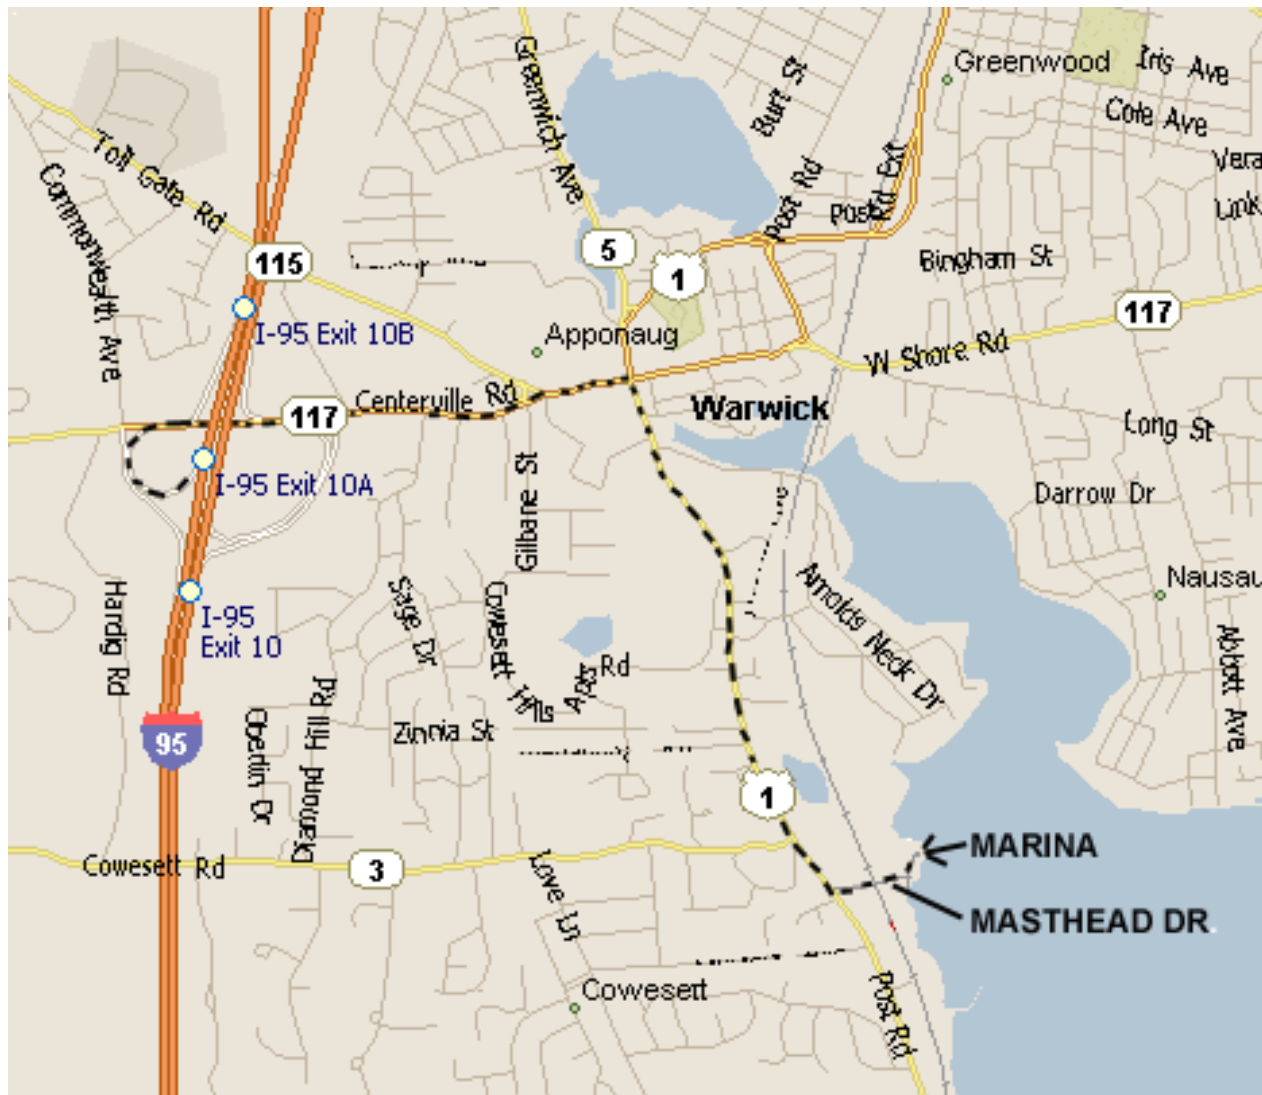

DIRECTIONS BY CAR

to Brewer Greenwich Bay Marina

FOR GPS: the address is 1 Masthead Drive, Warwick, RI. Also the marina and Chello's Restaurant are same location.

NOTE: The area of Route 117 and Route 1 changes constantly, so the number of traffic lights described below may no longer be accurate. Watch for the actual Route/Street names as you proceed.

From the North:

- I-95 South to Exit 10-A
- Follow Rt 117 East to 3rd traffic light (approx 1 mile)
- Turn right on to Route 1 South (Post Rd)
- Go approximately 1.6 miles to 3rd light and turn left onto Masthead Drive.
- At bottom of hill turn left into marina lot (Chelo's Restaurant), and then through gates to staging area.

From the South:

- I-95 North to Exit 10. Bear right at the end of the ramp.
- Follow Rt 117 East to 3rd traffic light (approx 1 mile)
- Turn right on to Route 1 South (Post Rd)
- Go approximately 1.6 miles to 3rd light and turn left onto Masthead Drive.
- At bottom of hill turn left into marina lot (Chelo's Restaurant), and then through gates to staging area.